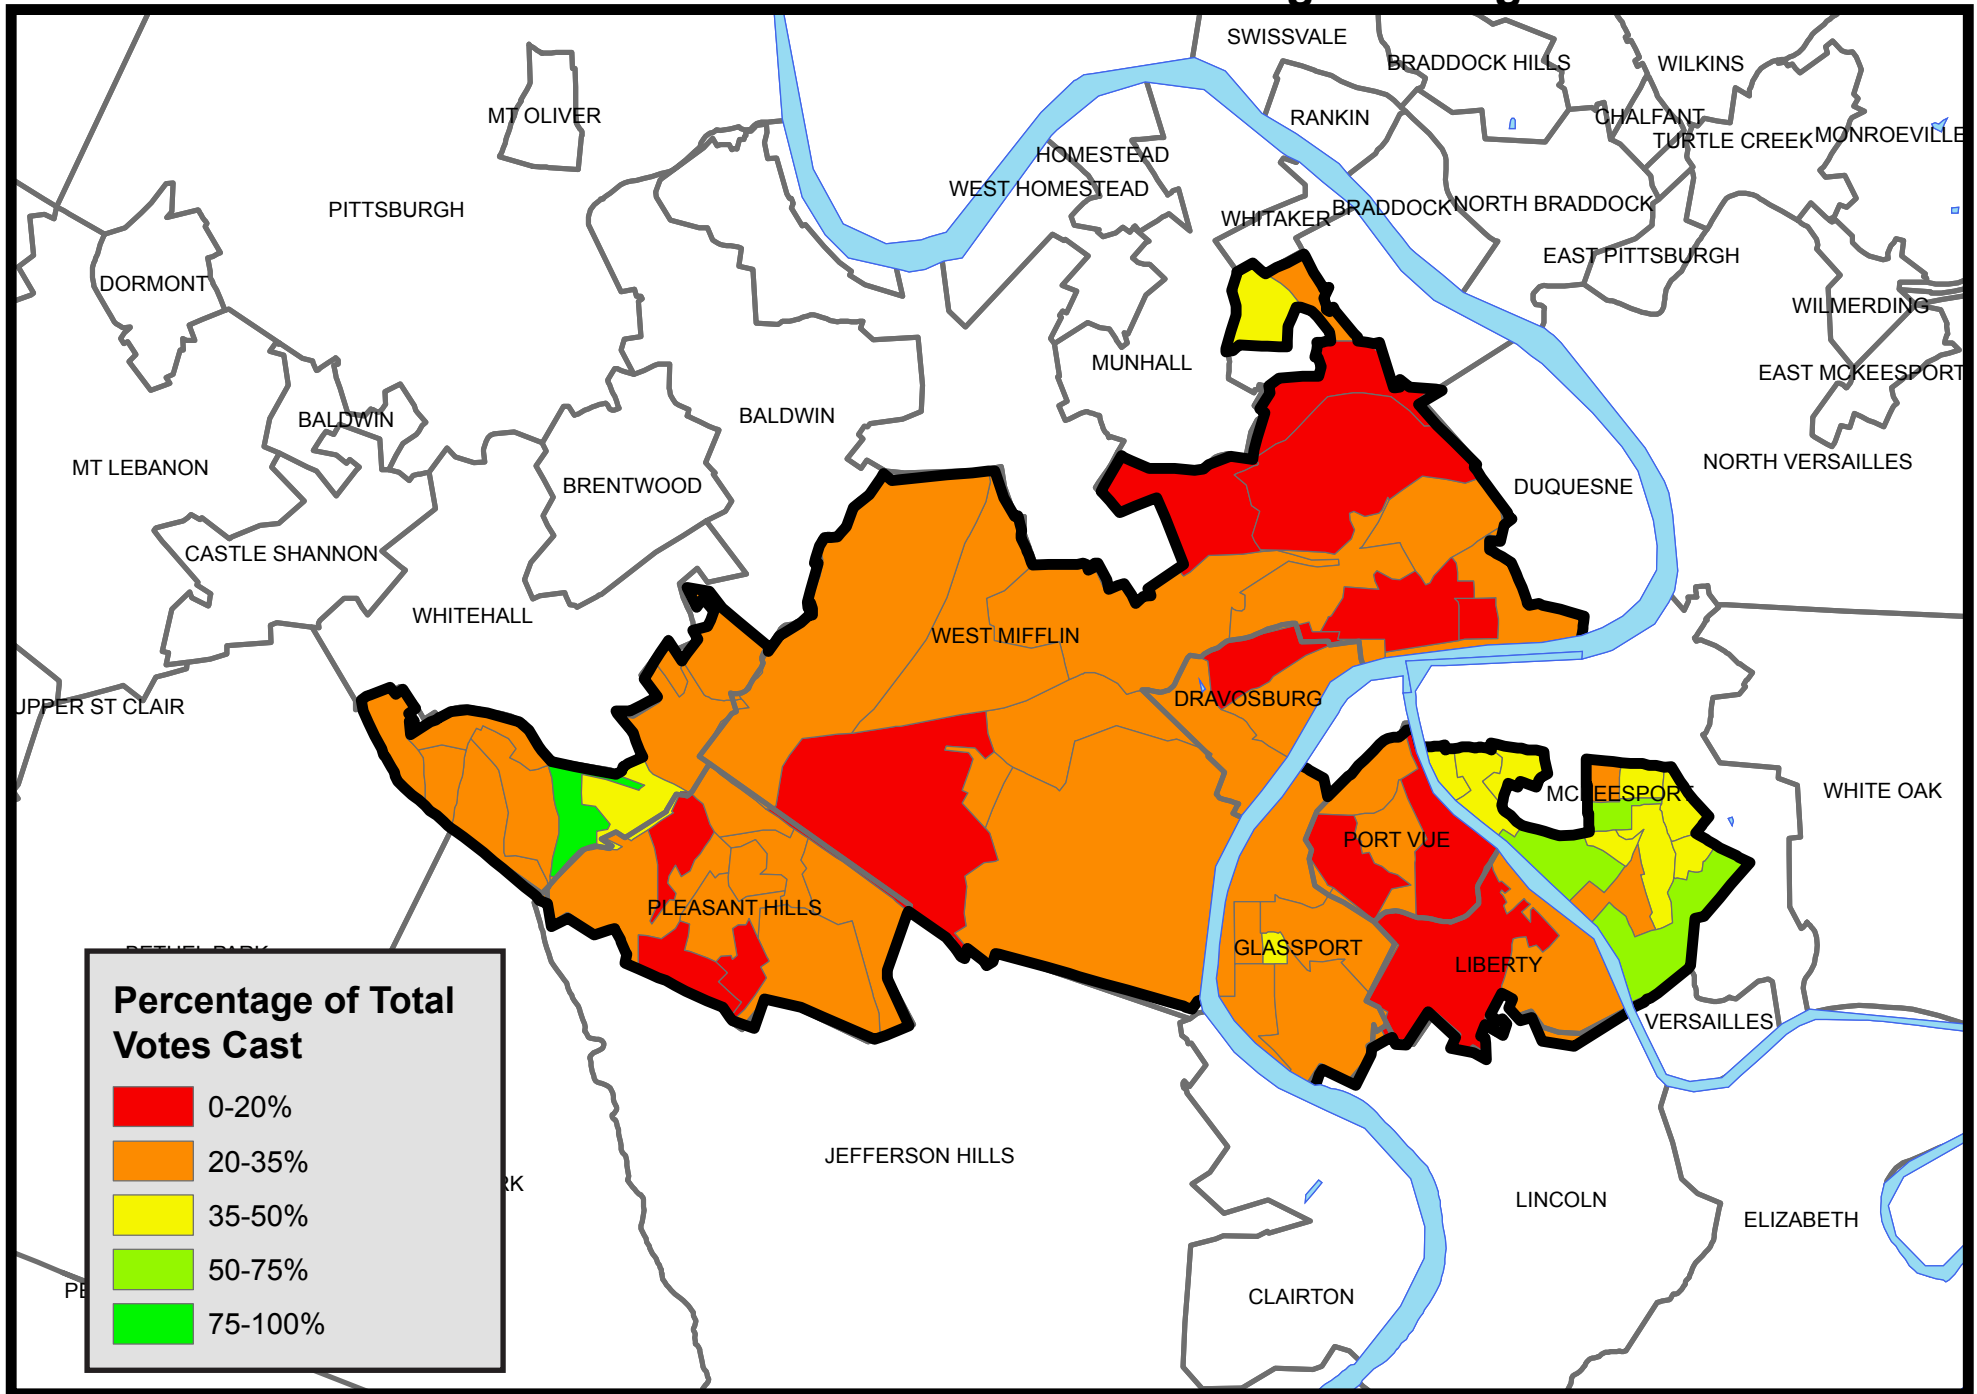

May 2006 Democratic Primary

State House District 38 - Percentage Ruffing

Percentage of Total Votes Cast

	0-20%
	20-35%
	35-50%
	50-75%
	75-100%