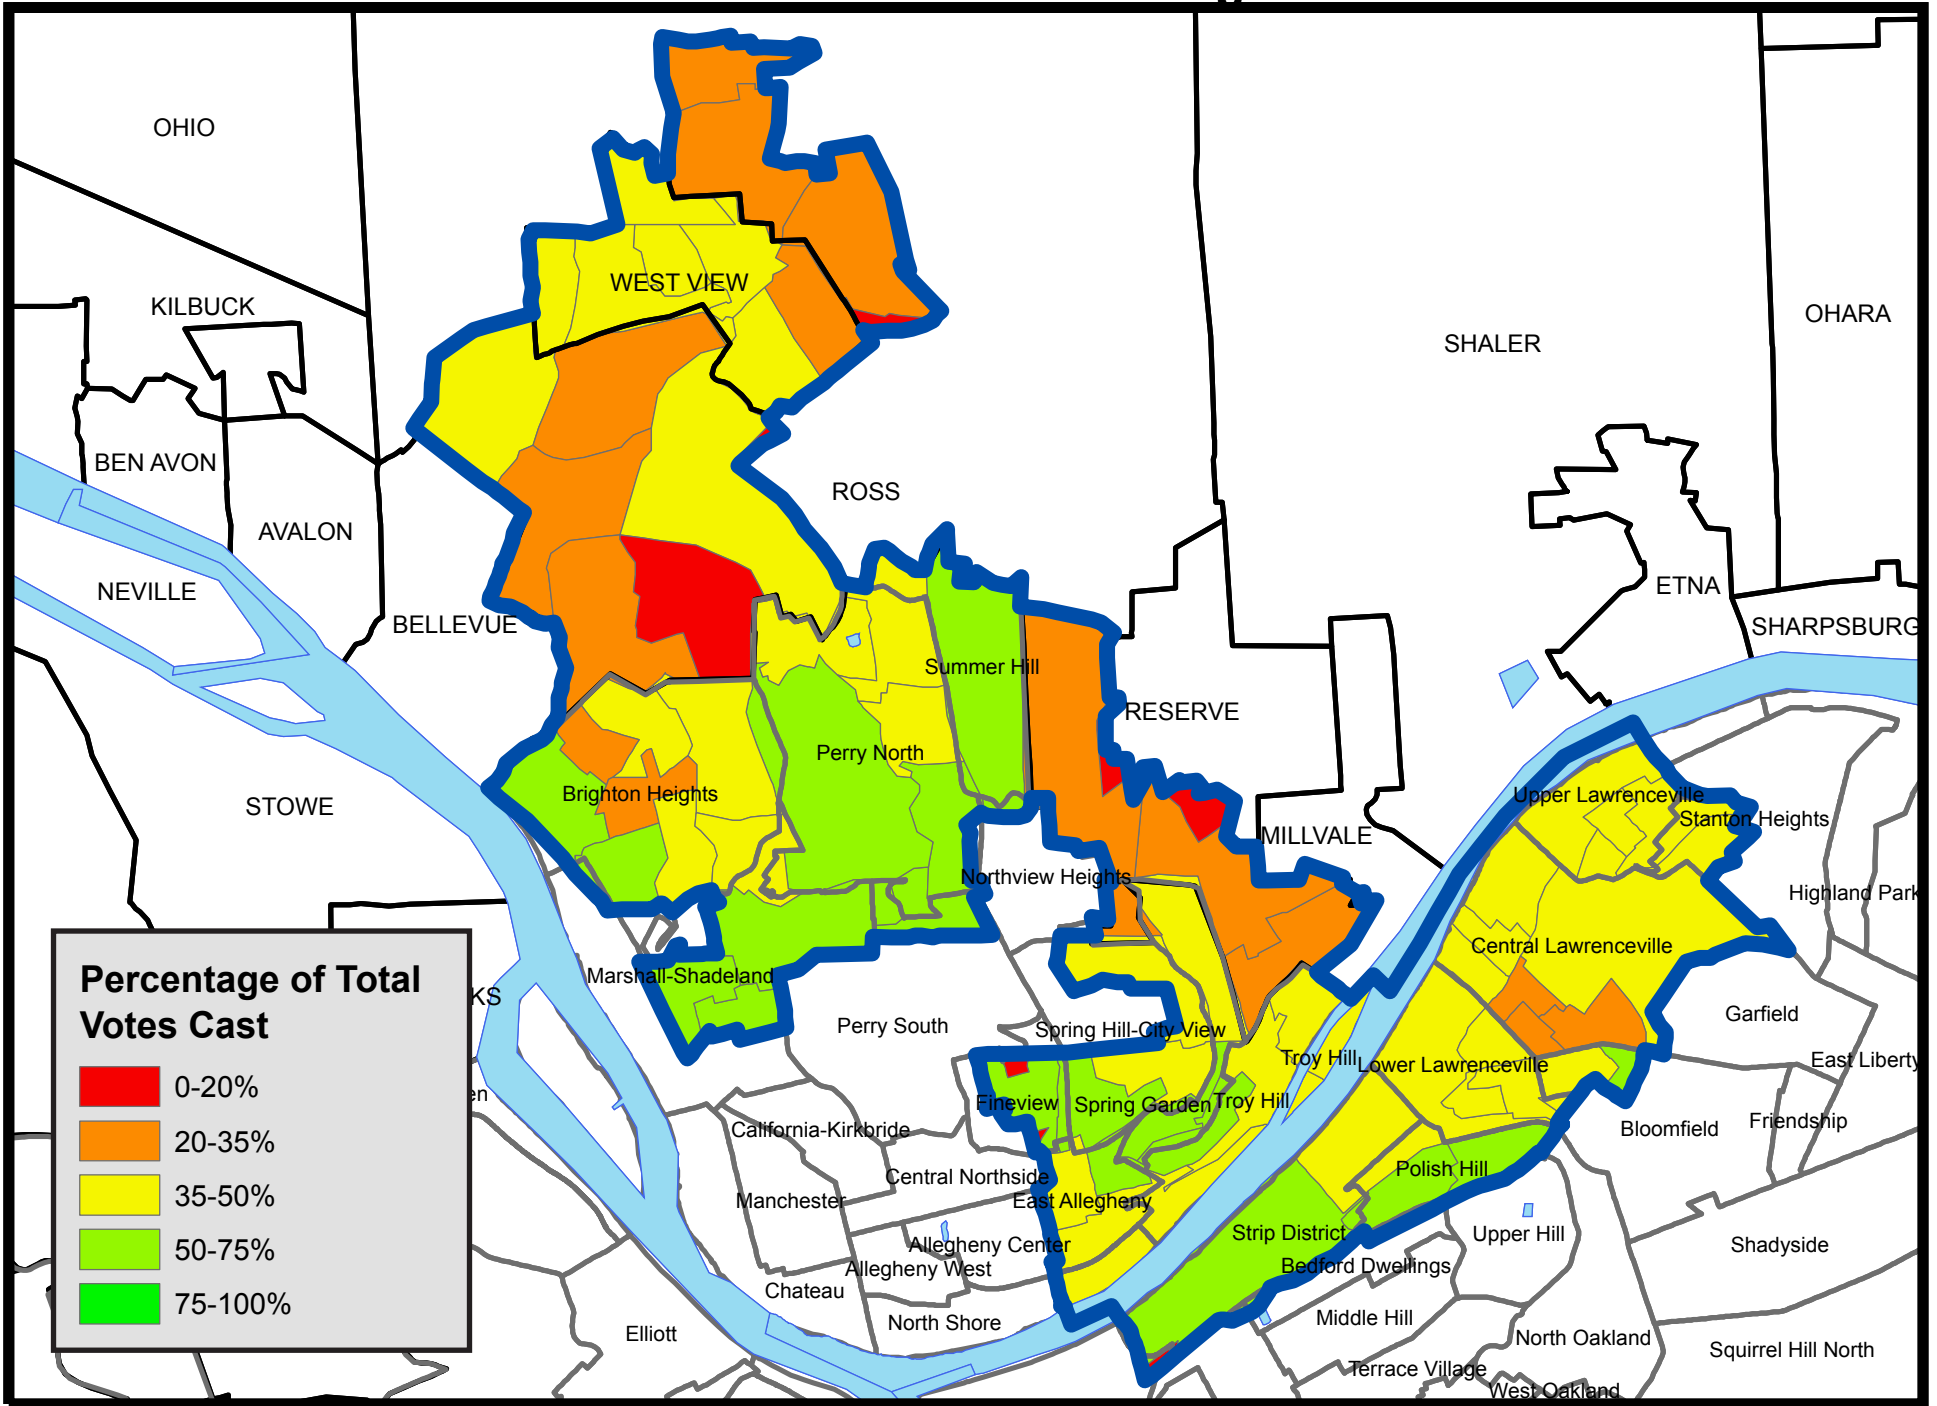

# May 2006 Democratic Primary State House District 20 - Percentage Walko

**Percentage of Total Votes Cast**

- 0-20%
- 20-35%
- 35-50%
- 50-75%
- 75-100%