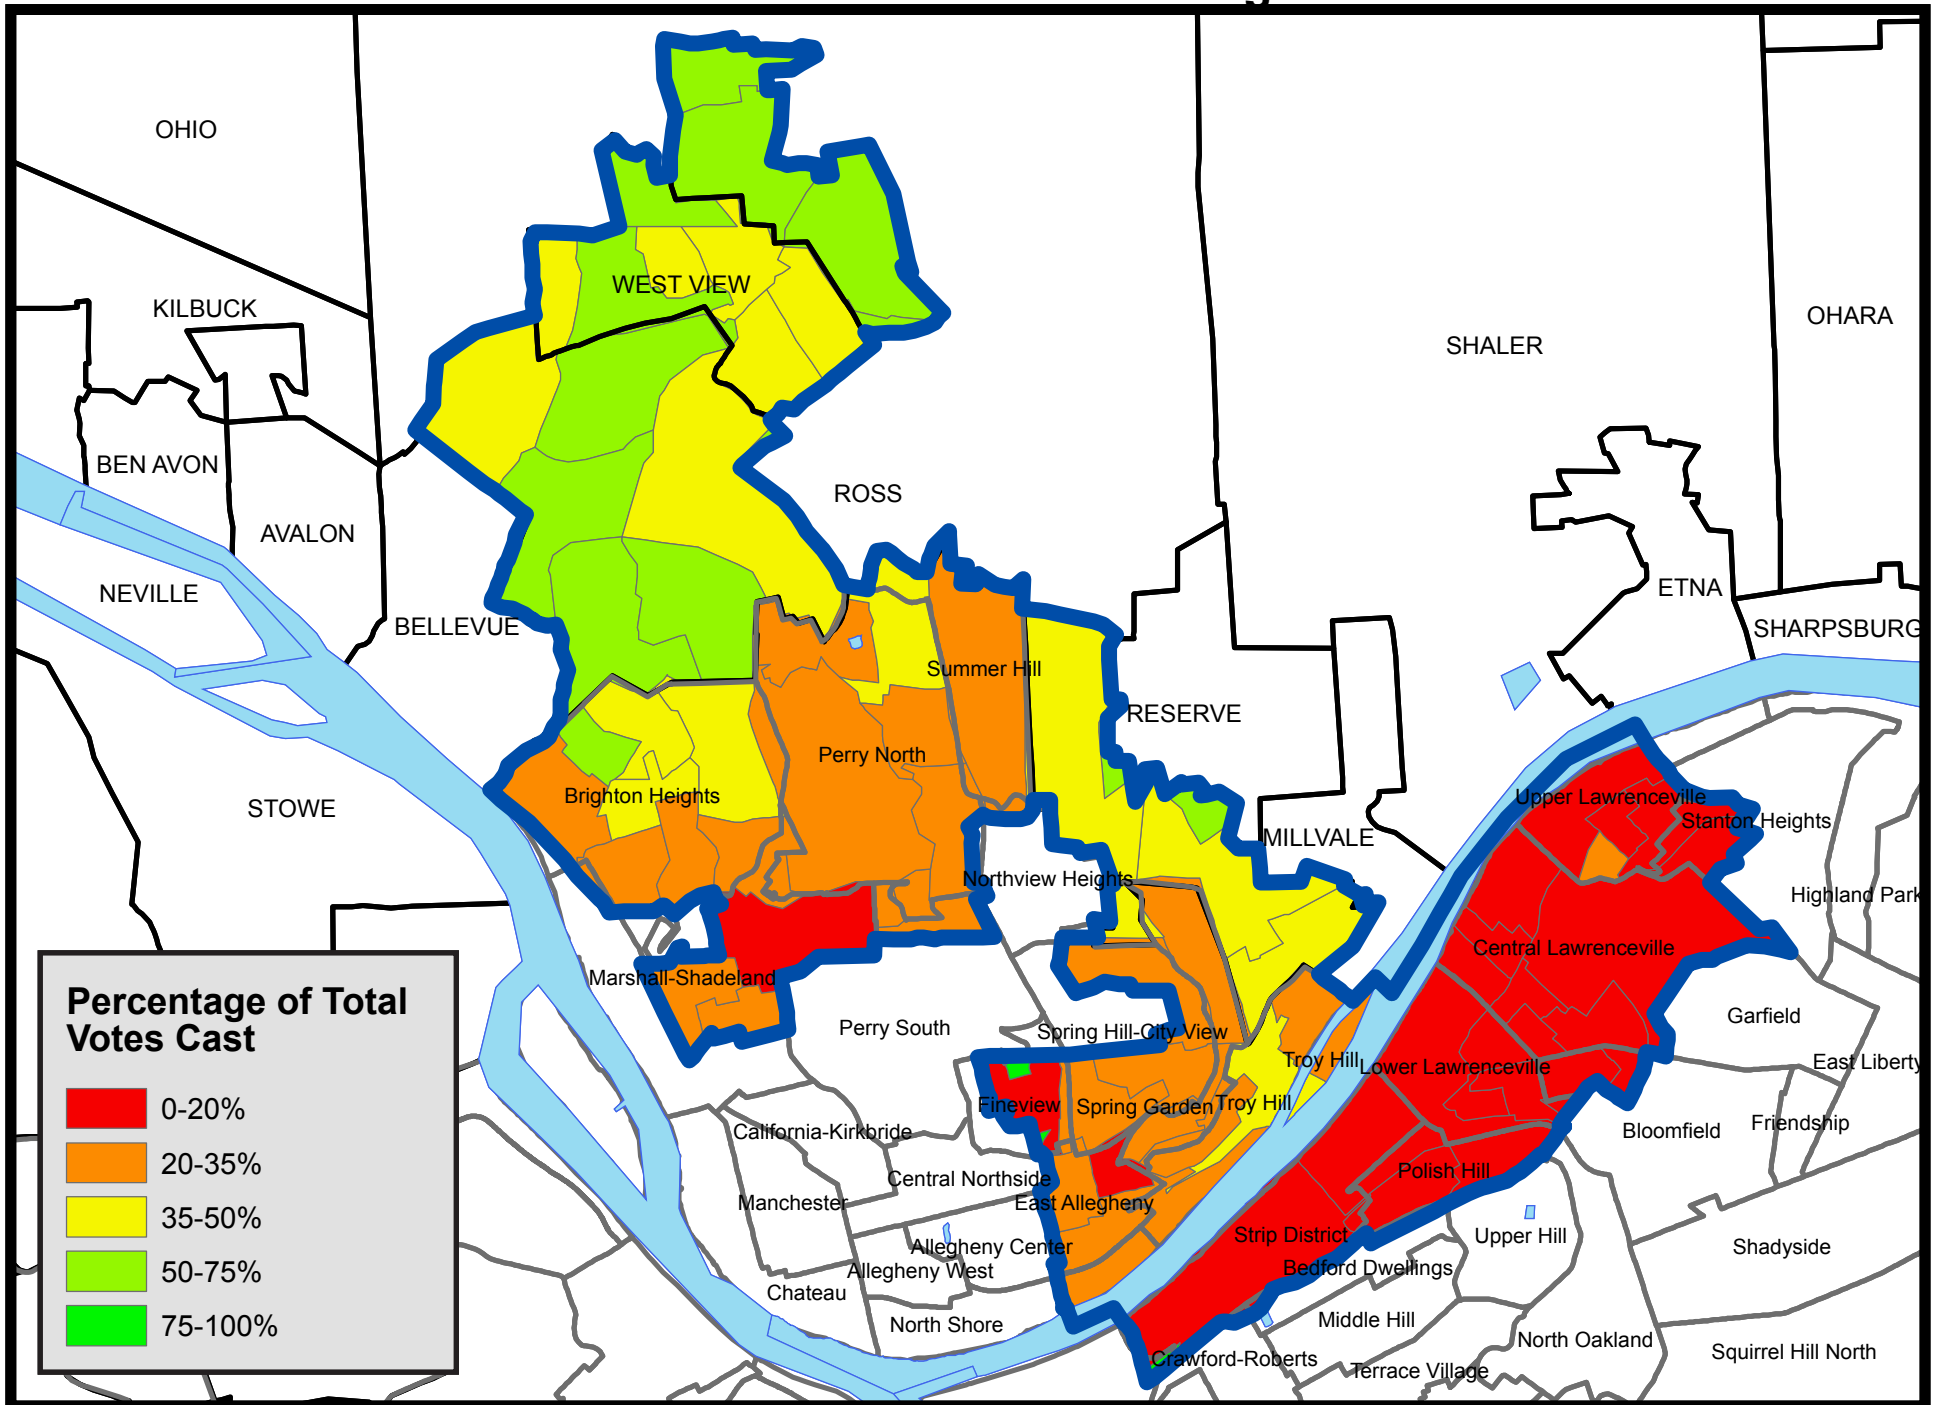

May 2006 Democratic Primary State House District 20 - Percentage Purcell

Percentage of Total Votes Cast

- 0-20%
- 20-35%
- 35-50%
- 50-75%
- 75-100%

OHIO

KILBUCK

BEN AVON

AVALON

NEVILLE

SHARPSBURG

MILLVALE

Upper Lawrenceville

Stanton Heights

Highland Park

Marshall-Shadeland

Perry South

Spring Hill-City View

Central Lawrenceville

Central Lawrenceville

Garfield

East Liberty

California-Kirkbride

Fineview

Spring Garden

Troy Hill

Chateau

Allegheny Center

Allegheny West

Strip District

Upper Hill

Squirrel Hill North

North Shore

Middle Hill